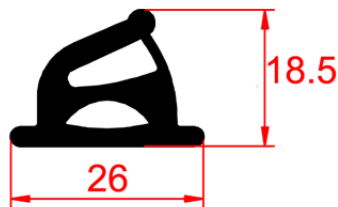

DR00, DR01 series gaskets
EPDM - 40 JIS

G06