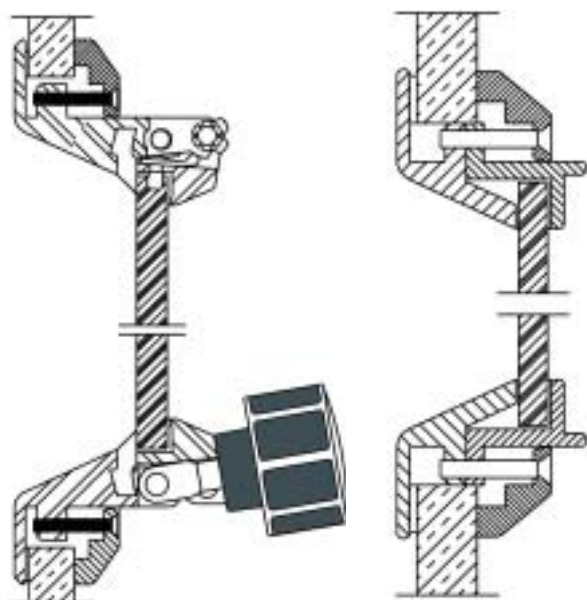

## EASY INSTALLATION... AND NO HOLE DRILLING

Each Gebo portlight is supplied with an aperture template to aid fitting. There are no holes to drill as the Gebo's unique clamp system provides a perfect fit. You simply apply sealant between portlight and hull, then screw the inner rim onto the back of the outer frame from the inside. Both rim and frame are pre-drilled. Gebo clamp system portlights are suitable for wall thickness of 4 to 23 mm.

## Accessories

Portlight Rectangular

Mosquito screen

Rainshield

■ *Unique labour saving clamp fitting system.*

■ *Unique three-point hinge for easier opening.*

■ *Non-drip frame design.*

### Portlights - Rectangular

**Opening**

**Fixed**

### Portlights, rectangular - sizes

268x141mm

346x141mm

375x175mm

375x215mm

475x255mm

600x175mm

Portlights should be fitted to a flat surface with a maximum tolerance of 1mm.