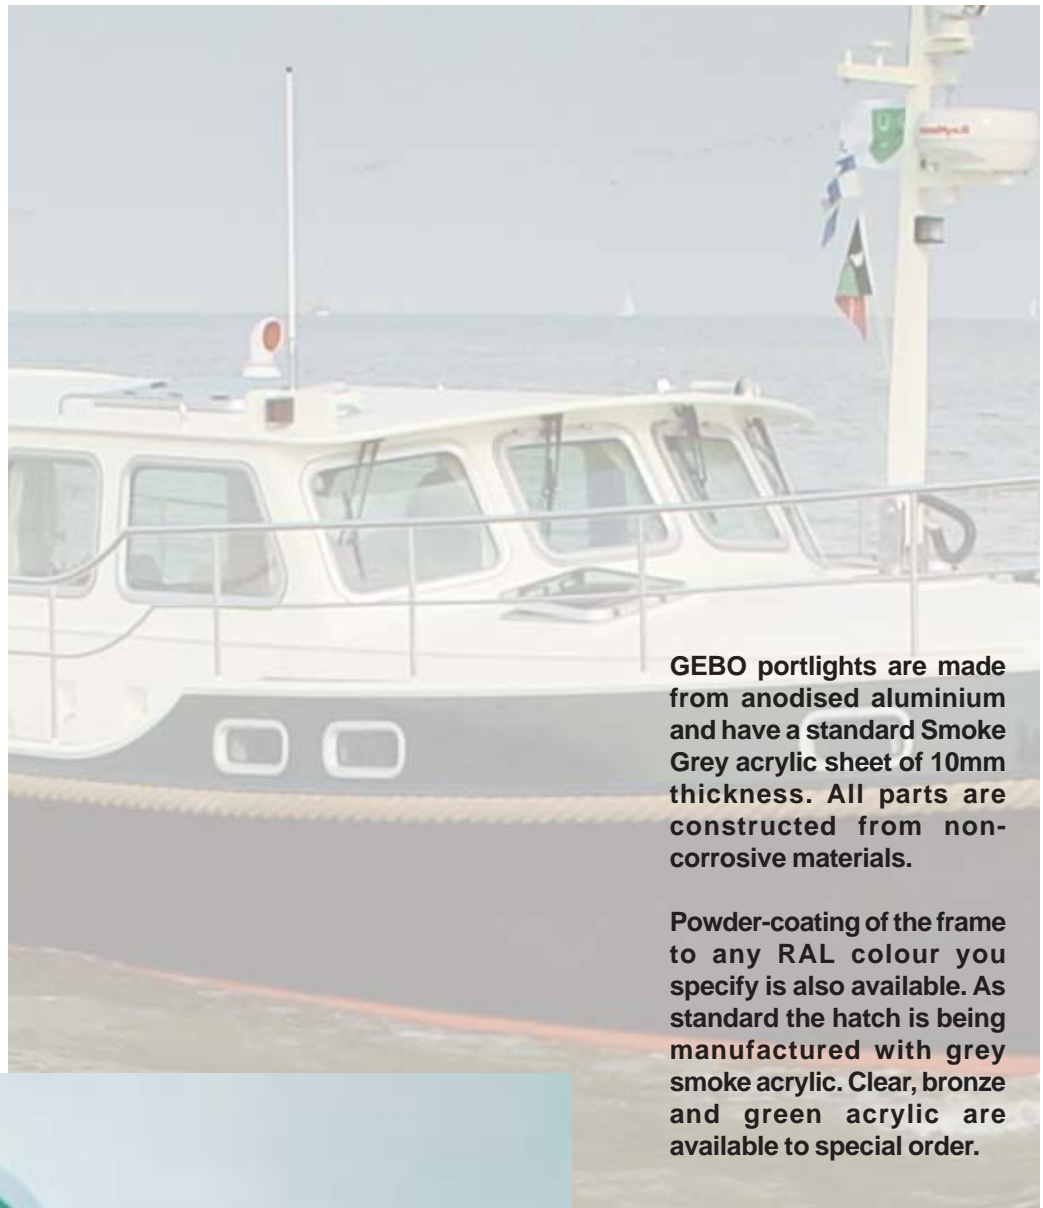

# Gebo Portlights

**GEBO portlights are made from anodised aluminium and have a standard Smoke Grey acrylic sheet of 10mm thickness. All parts are constructed from non-corrosive materials.**

**Powder-coating of the frame to any RAL colour you specify is also available. As standard the hatch is being manufactured with grey smoke acrylic. Clear, bronze and green acrylic are available to special order.**

# Gebo Portlights

## WATERTIGHT DESIGN

Unlike many designs, Gebo portlights are designed for watertight hull fitting, so there's no problem when a heeling yacht places the portlight against the pressure of fast-running water.

## FRICTION HINGE

The Gebo's friction hinge firmly fixes the portlight in any position without the need for stays.